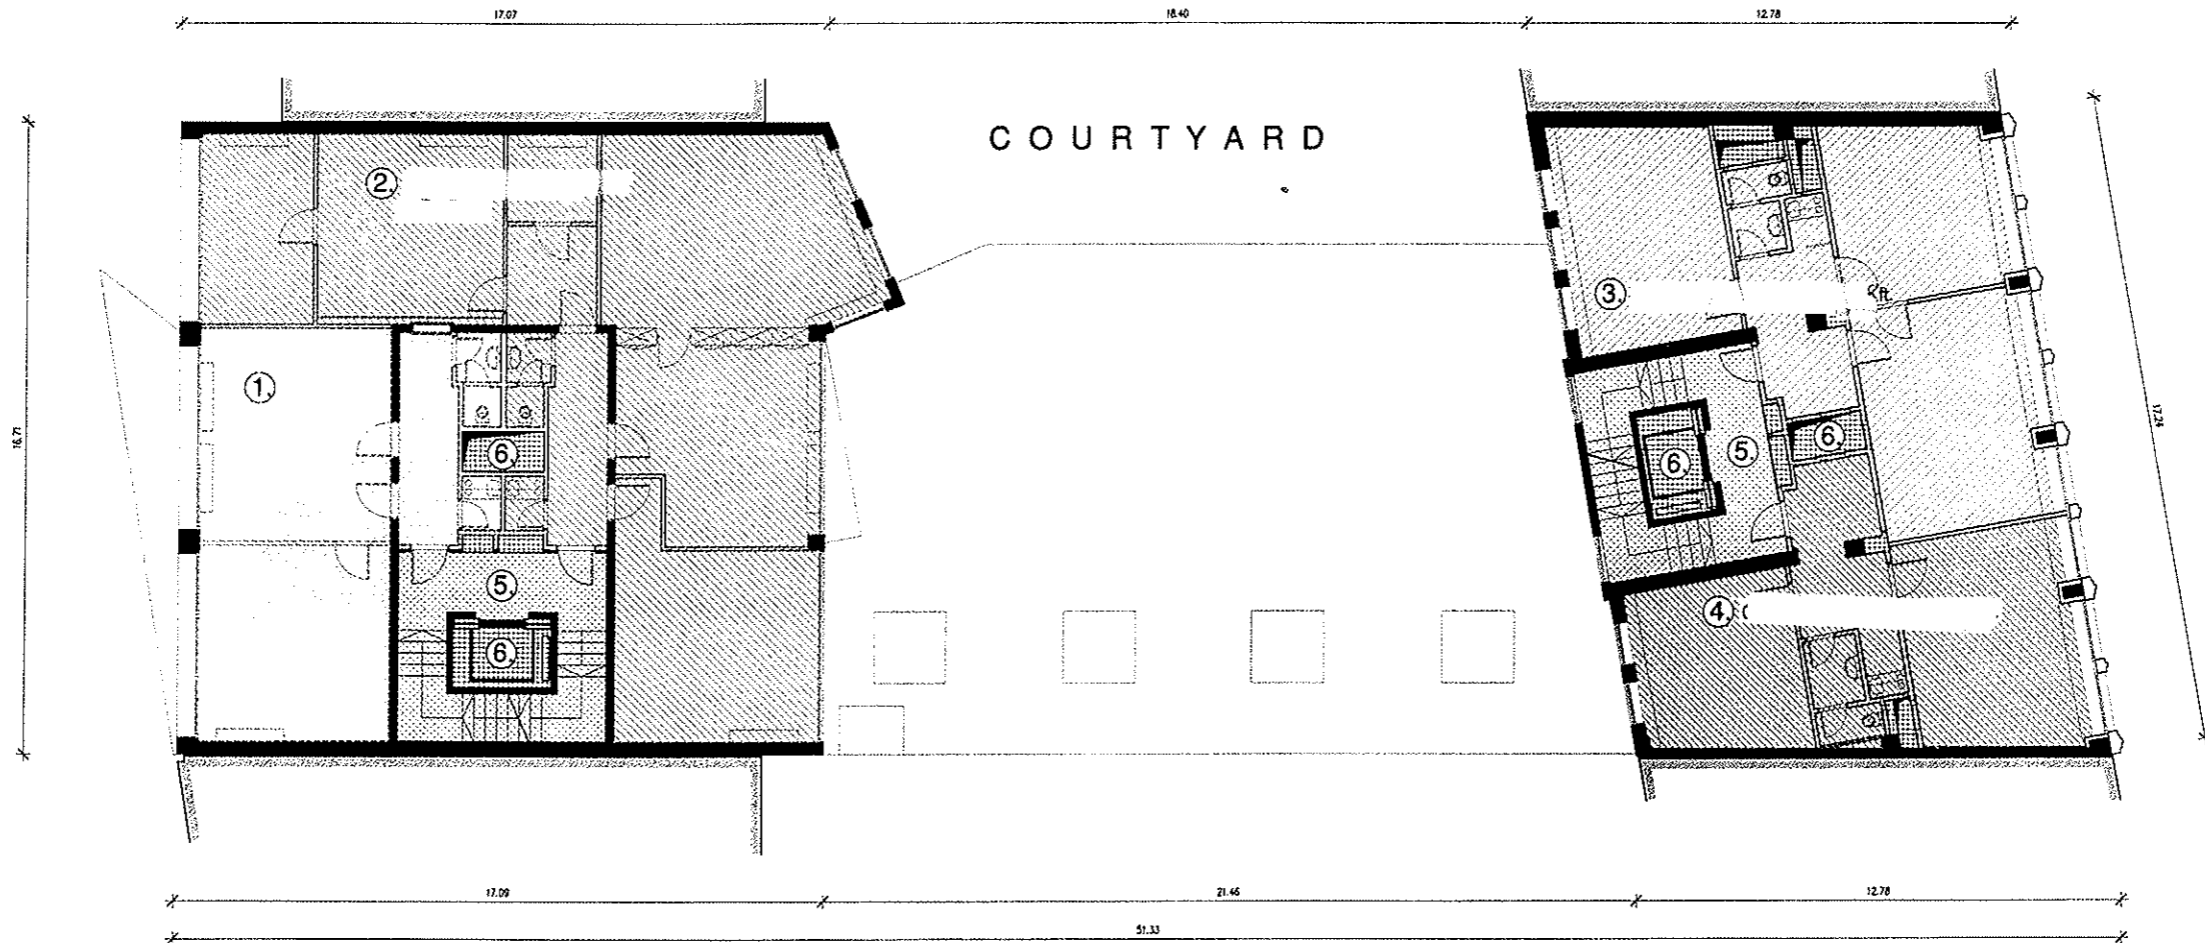

7th FLOOR

ASBÓTH UTCA

KÁROLY KÖRÚT

1. AREA 71,0 m²

2. AREA 153,0 m²

3. AREA 87,0 m²

4. AREA 61,0 m²

5. COMMON AREA AREA 42,5 m²

6. OTHERS AREA 23,8 m²

SEVENTH FLOOR TOTAL AREA 438,3 m²

EUROPA CENTER

SPACE ALLOCATION

M= 1 : 200

7th FLOOR