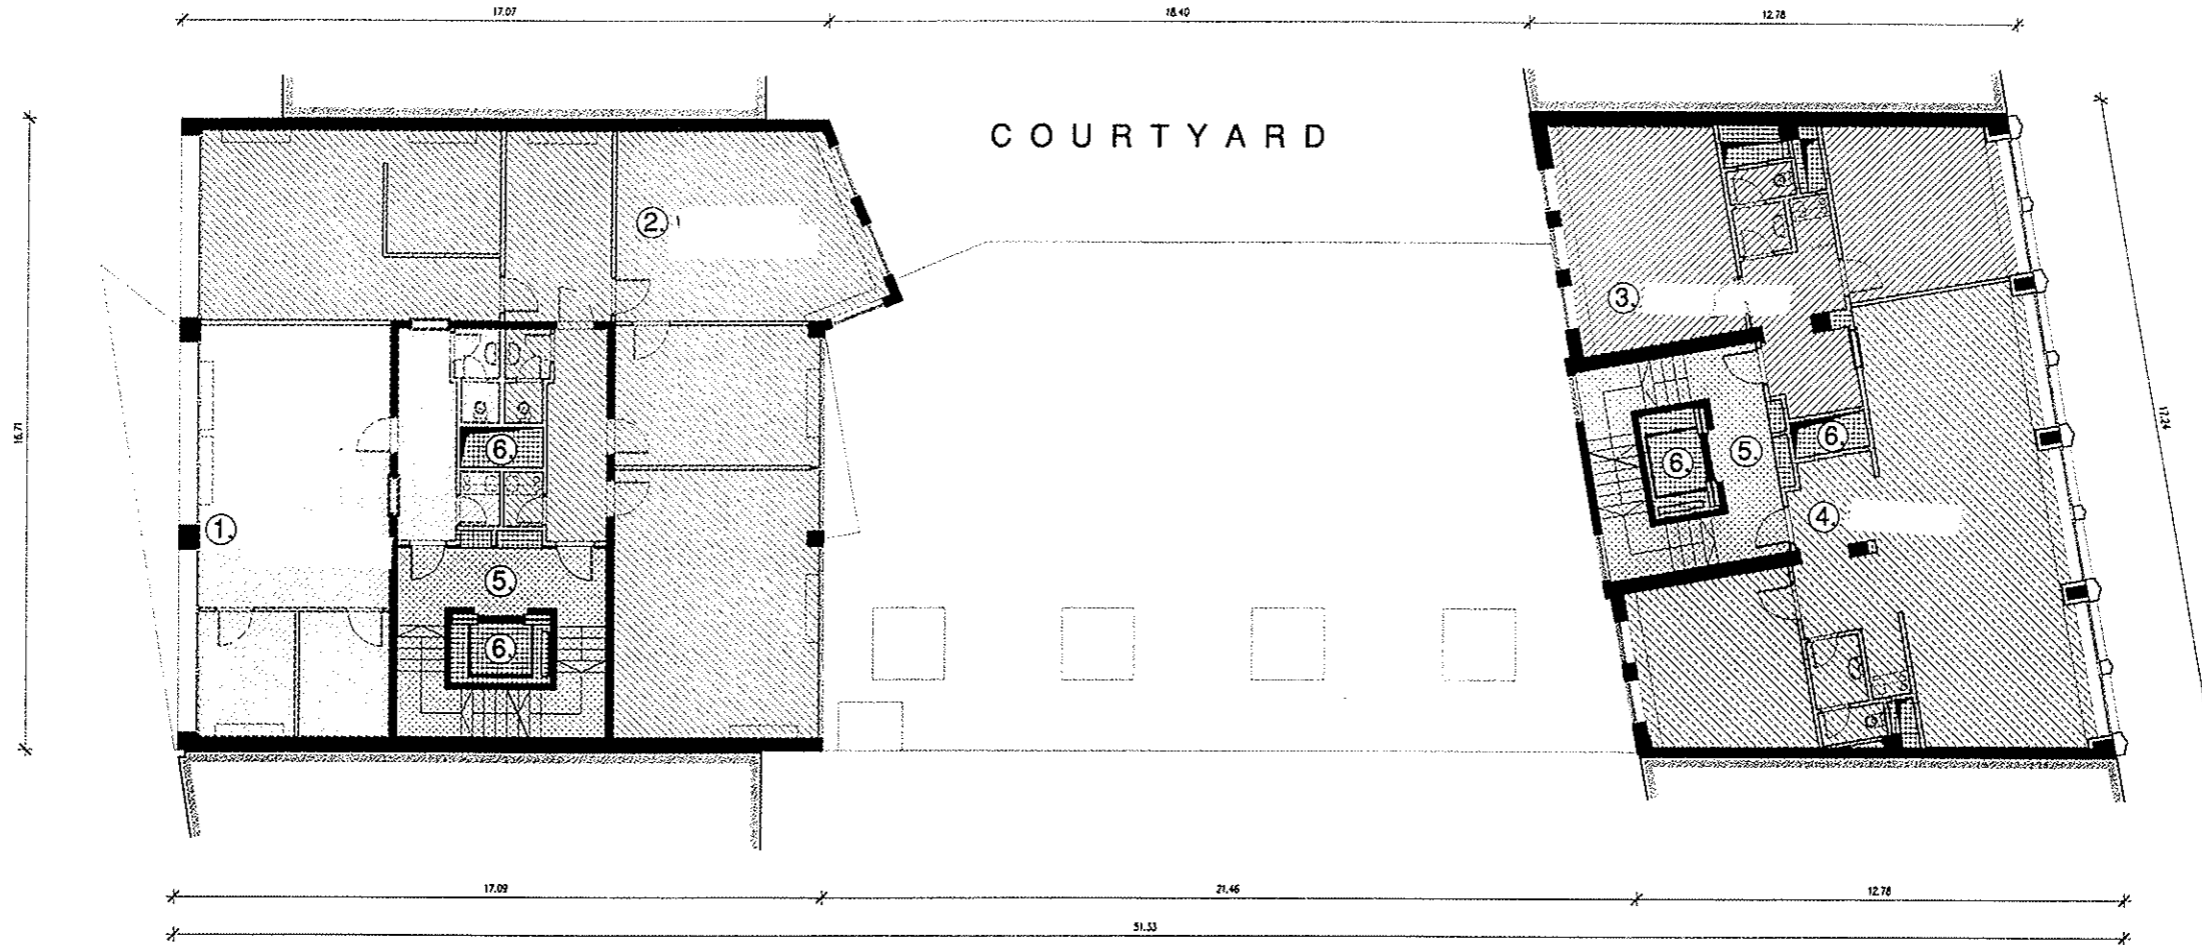

6th FLOOR

ASBÓTH UTCA

KÁROLY KÖRÚT

1. AREA 72,0 m²

2. AREA 152,5 m²

3. AREA 63,0 m²

4. AREA 85,0 m²

5. COMMON AREA
AREA 42,5 m²

6. OTHERS
AREA 23,5 m²

SIXTH FLOOR
TOTAL AREA 438,5 m²

EUROPA CENTER

SPACE ALLOCATION

M= 1 : 200

6th FLOOR