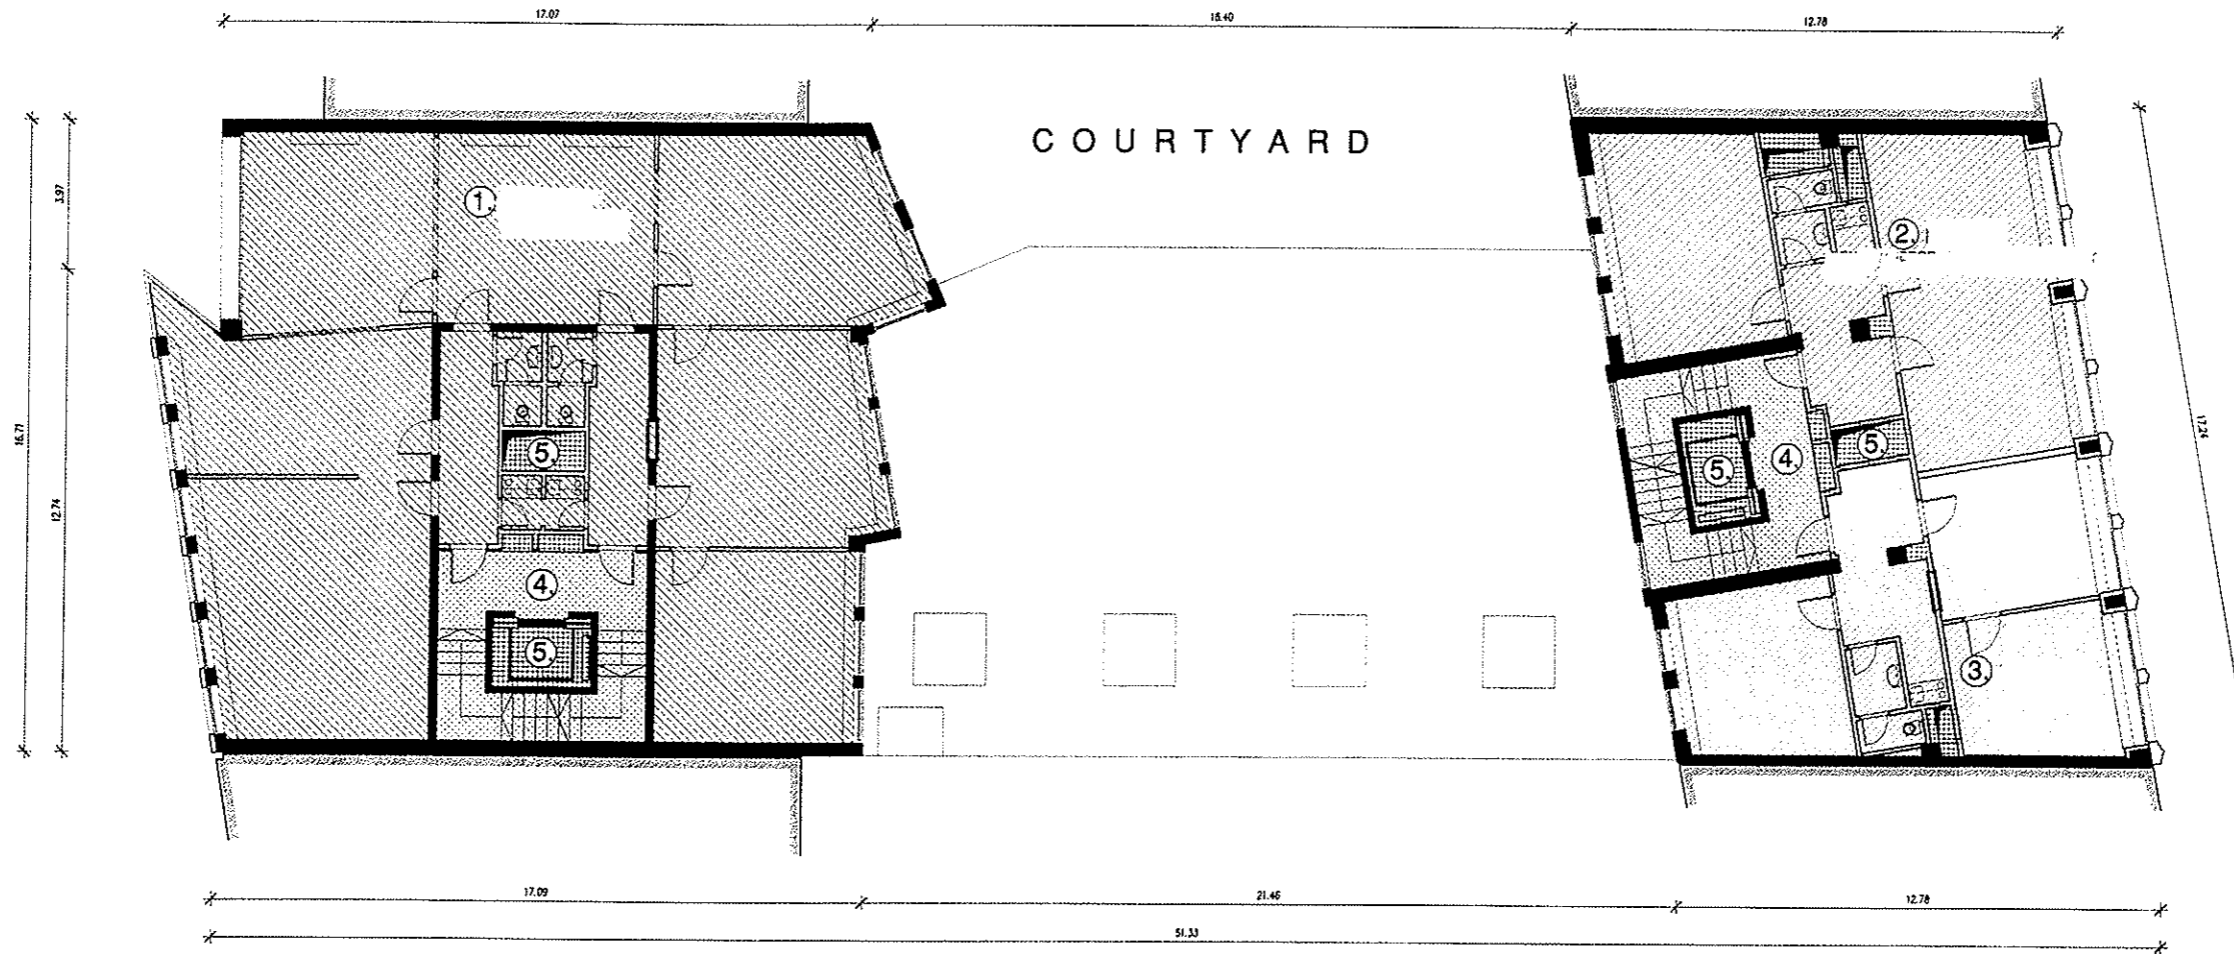

5th FLOOR

ASBÓTH UTCA

KÁROLY KÖRÚT

1. AREA 240,0 m²

2. AREA 75,0 m²

3. AREA 73,0 m²

4. COMMON AREA
AREA 42,5 m²

5. OTHERS
AREA 23,8 m²

FIFTH FLOOR
TOTAL AREA 454,3 m²

EUROPA CENTER

SPACE ALLOCATION

M= 1 : 200

5th FLOOR