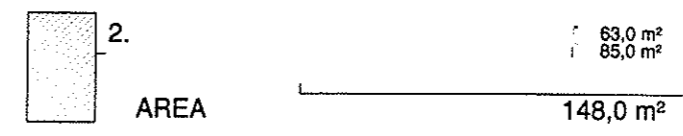

4th FLOOR

ASBÓTH UTCA

KÁROLY KÖRÚT

EUROPA CENTER

SPACE ALLOCATION

M= 1 : 200

4th FLOOR